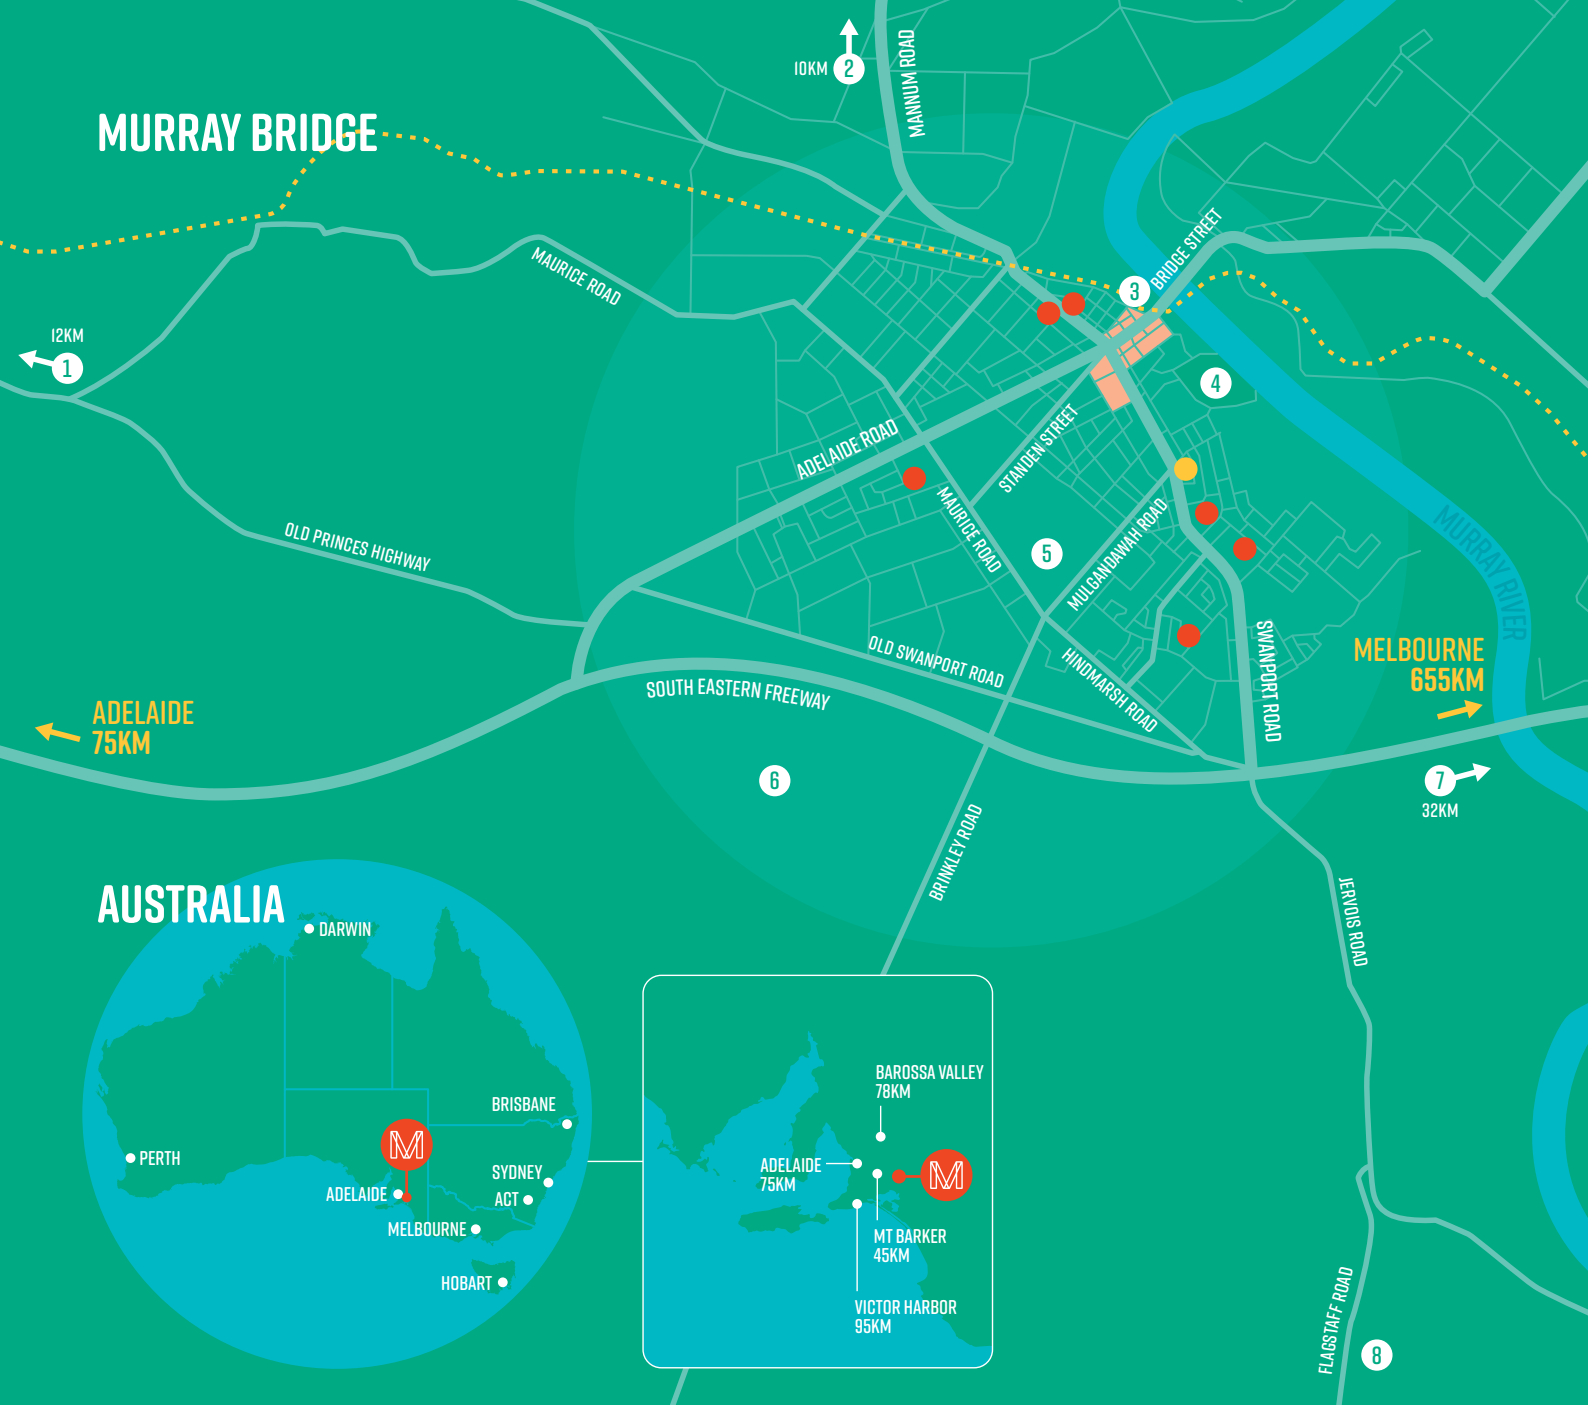

MURRAY BRIDGE

AUSTRALIA

- 1. MONARTO ZOO
- 2. THOMAS FOODS
- 3. BRIDGEPORT HOTEL
- 4. STURT RESERVE
- 5. NEWBRIDGE
- 6. GIFFORD HILL
- 7. THE BEND
- 8. INGHAM'S FEED MILL

- HOSPITAL
- SHOPPING/RETAIL
- SCHOOLS
- ⋯ RAILWAY